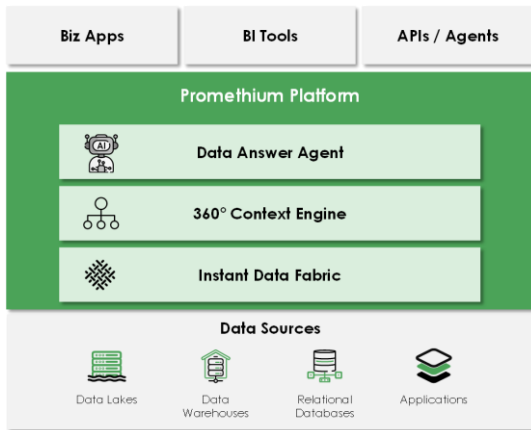

Instant Data Answers for Real-Time AI Insights on All Your Data

Real-time AI on enterprise data is hard because data is distributed, and AI Models lack context. Promethium unlocks this opportunity to deliver instant data answers on all your data.

Promethium Supercharges Data Teams for Self-Service

Reduction in time spent by data teams to respond to ad hoc business questions

Increase in productivity for data analysts and data engineers

Value generated by uncovering AI insights with new data answers

Run AI on All Your Enterprise Data Today

Get **instant data answers for real-time AI insights** on all your distributed data:

Collaborative **question & answer agent** for instant answers

Trusted results powered by **rich technical and business context**

Real-time access to **all your distributed data** with an **Instant Data Fabric**

Promethium **data answers are dynamically generated data sets that can be consumed by BI tools**

Trusted by Leading Data Teams

"Promethium gives us the ability to answer the questions of our business users with real time responses."

"IT does not want to keep the business waiting. Promethium allows users to answer questions on their own."

"Anyone that has access to the data fabric can instantly query and consume. That's really our vision."